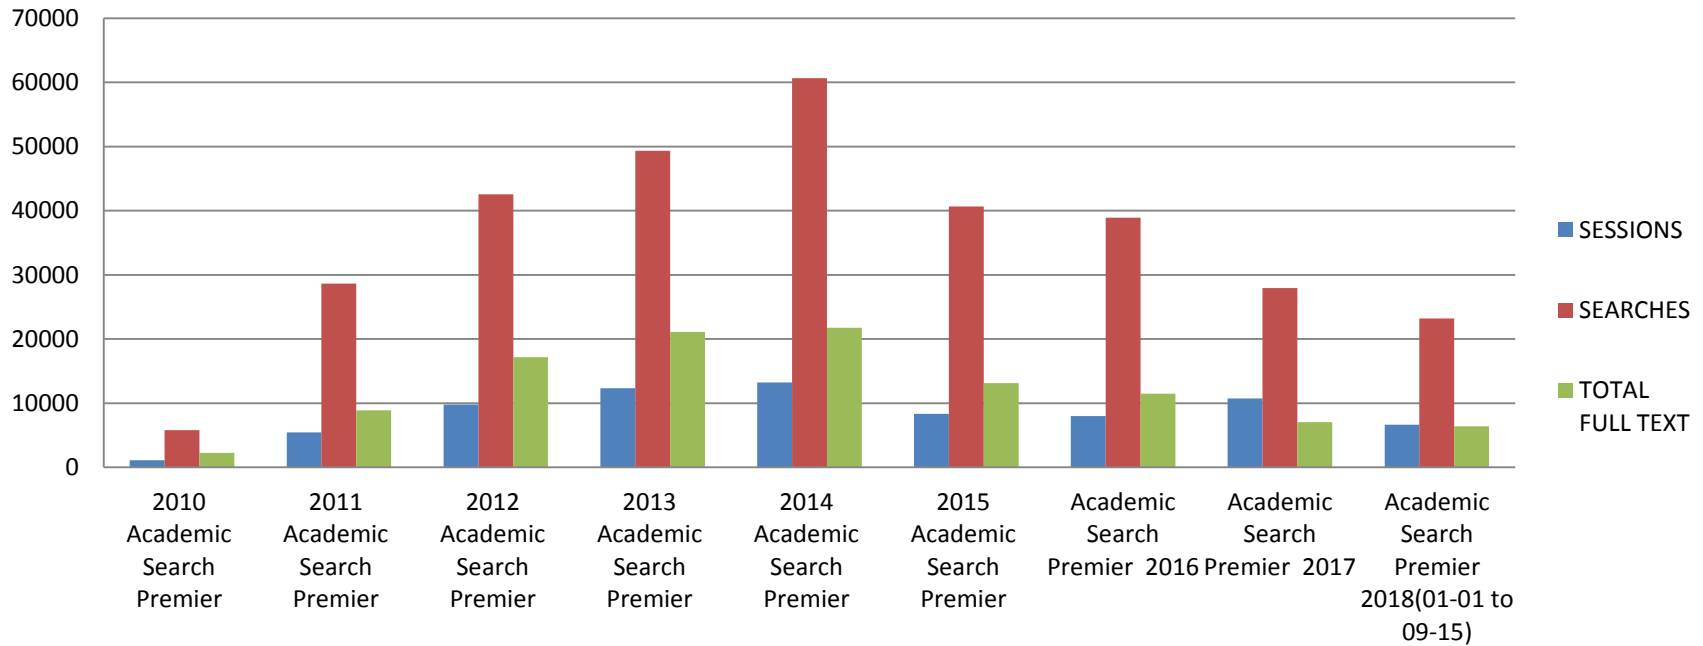

EBSCO Academic Search Premier database 2010-2018

	Academic Search Premier 2010	Academic Search Premier 2011	Academic Search Premier 2012	Academic Search Premier 2013	Academic Search Premier 2014	Academic Search Premier 2015	Academic Search Premier 2016	Academic Search Premier 2017	Academic Search Premier 2018- Aug
SESSIONS	1135	5468	9786	12314	13244	8362	8020	10742	6653
SEARCHES	5781	28638	42574	49326	60673	40685	38940	27946	23201
TOTAL FULL TEXT	2241	8877	17170	21131	21773	13142	11476	7066	6419