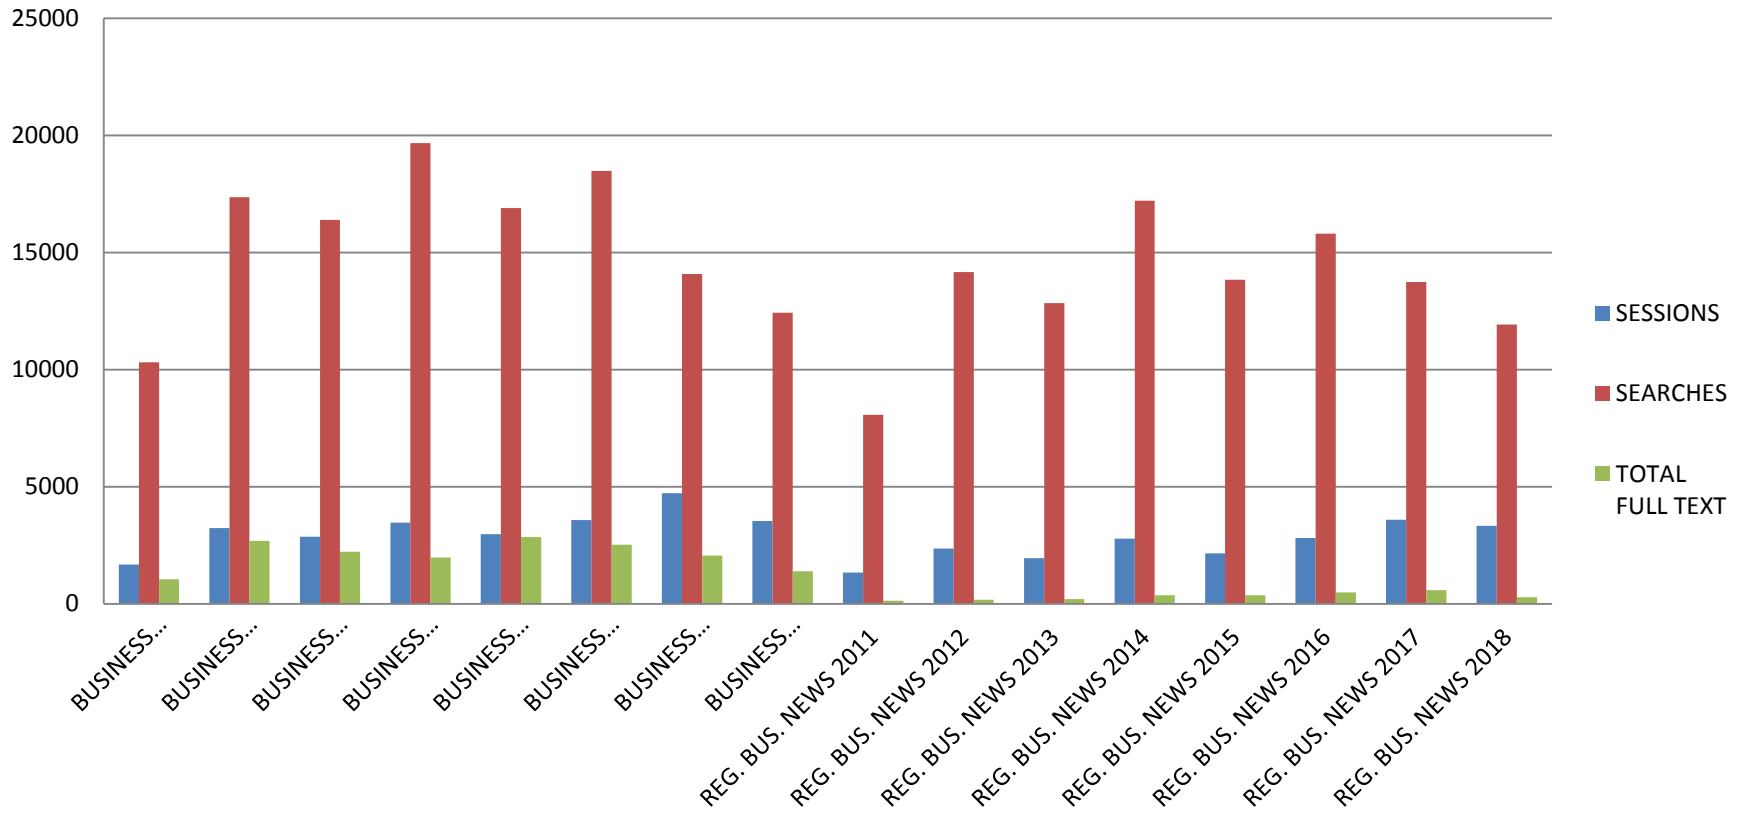

EBSCO Business Databases 2011-1018

	BUSINESS ELITE 2011	BUSINESS ELITE 2012	BUSINESS ELITE 2013	BUSINESS ELITE 2014	BUSINESS ELITE 2015	BUSINESS PREMIER 2016	BUSINESS PREMIER 2017	BUSINESS PREMIER 2018. Aug
SESSIONS	1674	3234	2870	3459	2979	3574	4724	3527
SEARCHES	10315	17357	16384	19670	16889	18473	14083	12422
TOTAL FULL TEXT	1044	2691	2218	1970	2853	2523	2055	1387