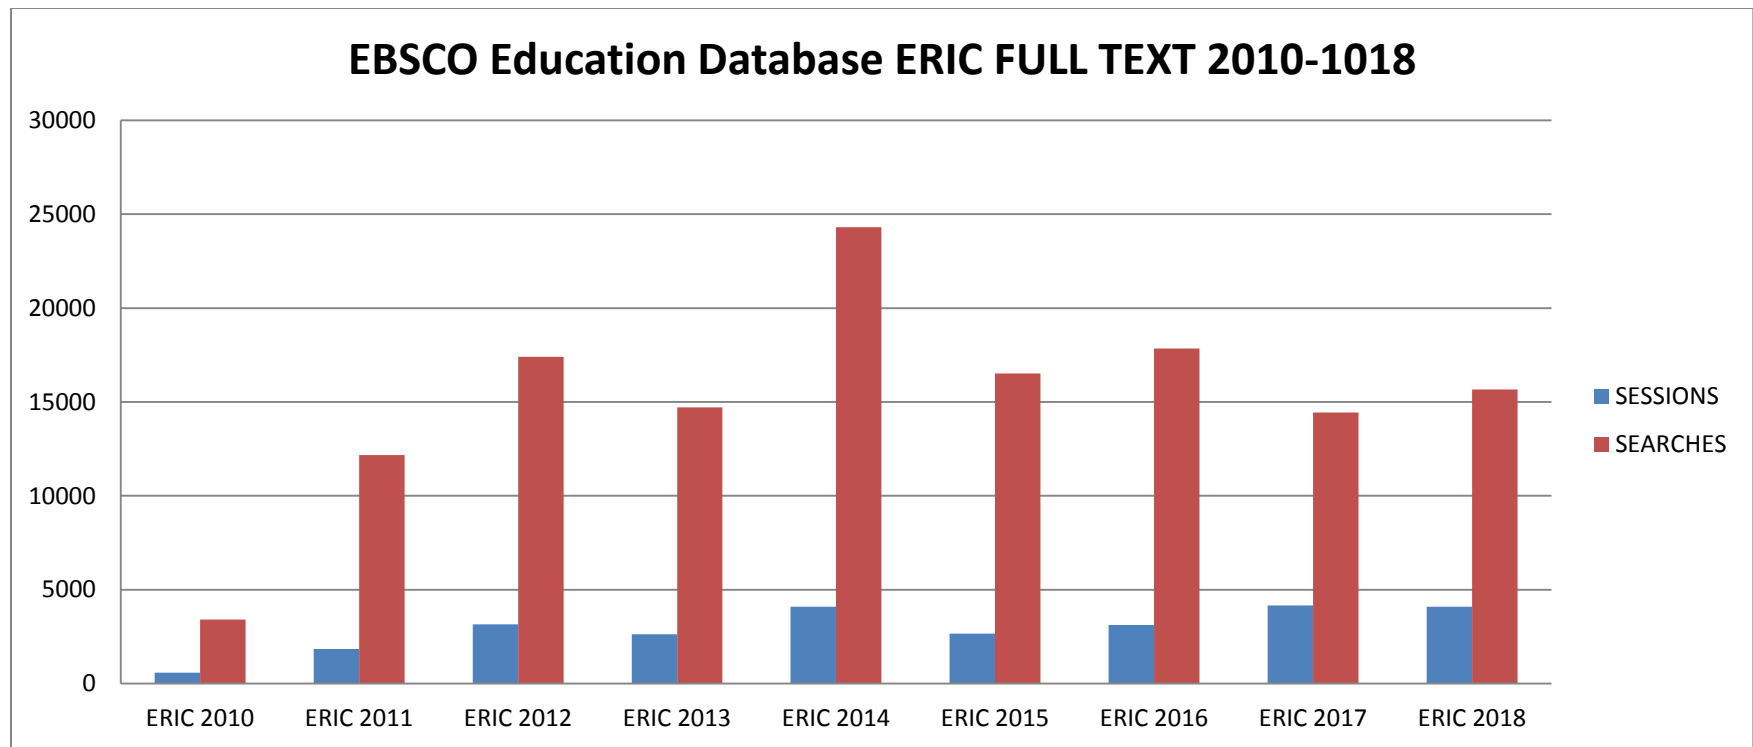

REGIONAL BUSINESS NEWS 2011	REGIONAL BUSINESS NEWS 2012	REGIONAL BUSINESS NEWS 2013	REGIONAL BUSINESS NEWS 2014	REGIONAL BUSINESS NEWS 2015	REGIONAL BUSINESS NEWS 2016	REGIONAL BUSINESS NEWS 2017	REGIONAL BUSINESS NEWS 2018-Aug
SESSIONS	1333	2361	1942	2778	2157	2812	3585	3325
SEARCHES	8065	14157	12841	17207	13840	15805	13739	11923
TOTAL FULL TEXT	135	177	206	368	364	493	582	282