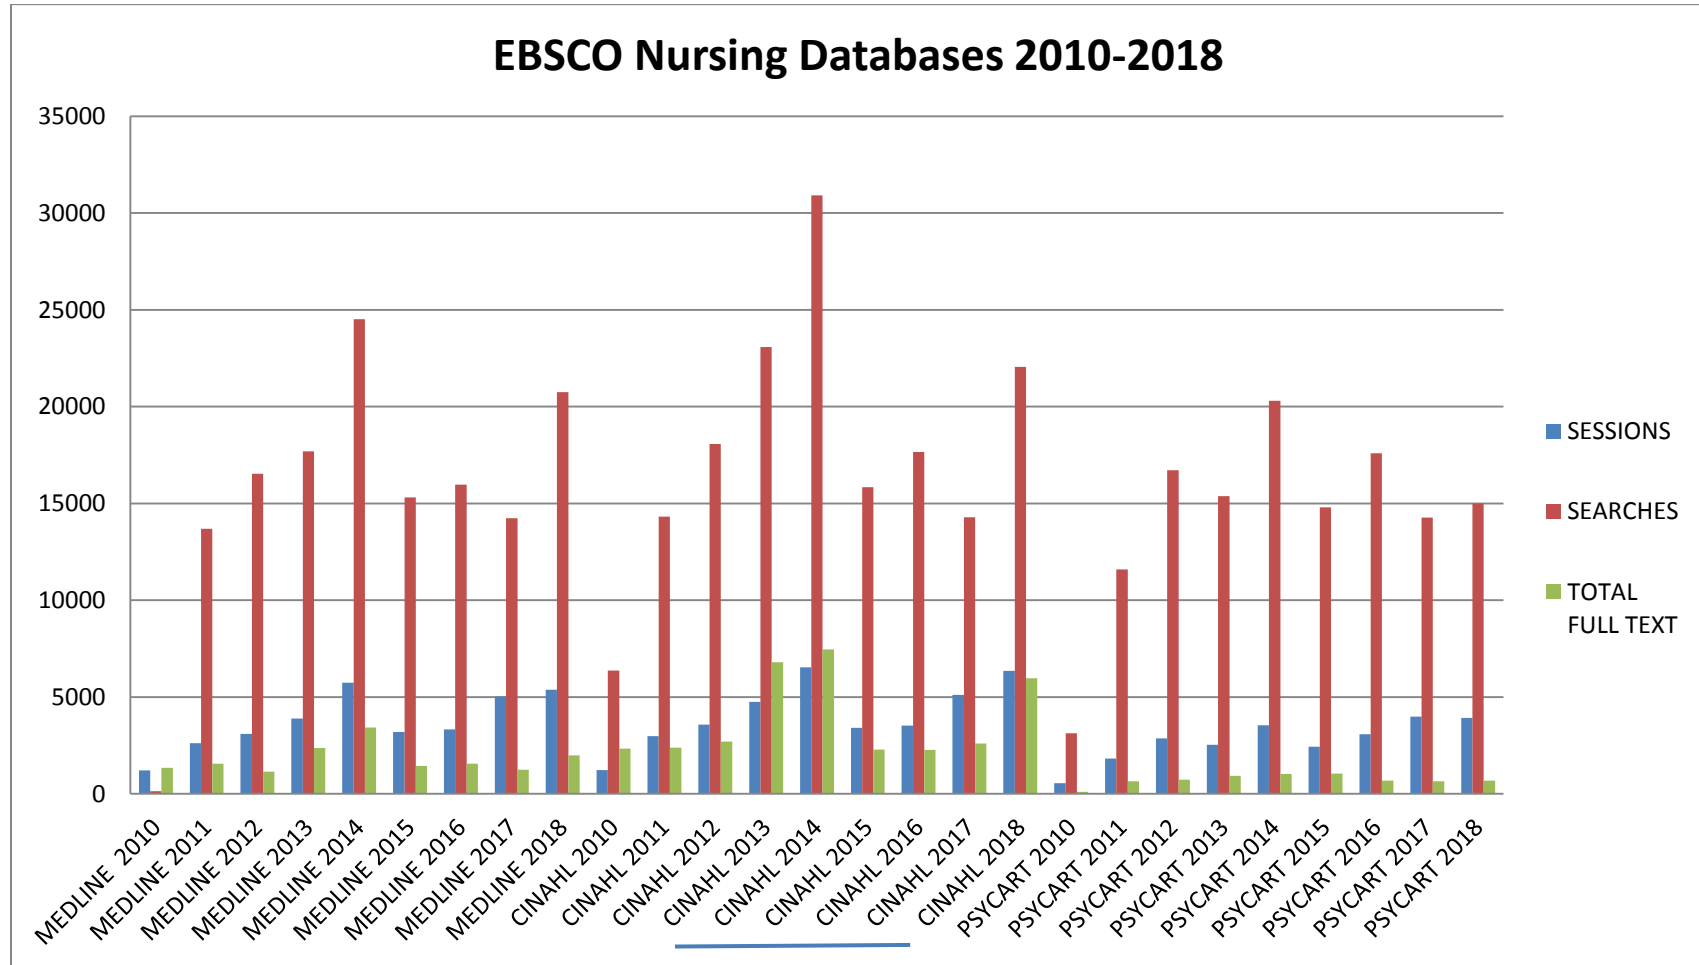

EBSCO DATABASE USAGE STATISTICS 2010-2018

Sessions: The number of times an EBSCOhost product is accessed. If a user has an active session in the EBSCOhost Web interface, then clicks the Select Service Tab and chooses another interface, a new Session transaction will be logged.

Searches: The total number of searches logged.

Total Full Text: The total number of PDF requests logged.

	MEDLINE 2010	MEDLINE 2011	MEDLINE 2012	MEDLINE 2013	MEDLINE 2014	MEDLINE 2015	MEDLINE 2016	MEDLINE 2017	MEDLINE 2018-Aug
SESSIONS	1214	2610	3097	3877	5743	3186	3331	5019	5380
SEARCHES	141	13686	16528	17685	24507	15300	15976	14236	20739
TOTAL FULL TEXT	1336	1549	1145	2357	3421	1433	1562	1235	1978

	PSYCART 2010	PSYCART 2011	PSYCART 2012	PSYCART 2013	PSYCART 2014	PSYCART 2015	PSYCART 2016	PSYCART 2017	PSYCART 2018- Aug
SESSIONS	539	1825	2861	2525	3534	2430	3077	3982	3910
SEARCHES	3128	11590	16708	15380	20291	14795	17585	14264	15000
TOTAL FULL TEXT	103	639	736	934	1027	1040	683	650	677

	REGIONAL BUSINESS NEWS 2011	REGIONAL BUSINESS NEWS 2012	REGIONAL BUSINESS NEWS 2013	REGIONAL BUSINESS NEWS 2014	REGIONAL BUSINESS NEWS 2015	REGIONAL BUSINESS NEWS 2016	REGIONAL BUSINESS NEWS 2017	REGIONAL BUSINESS NEWS 2018-Aug
SESSIONS	1333	2361	1942	2778	2157	2812	3585	3325
SEARCHES	8065	14157	12841	17207	13840	15805	13739	11923
TOTAL FULL TEXT	135	177	206	368	364	493	582	282